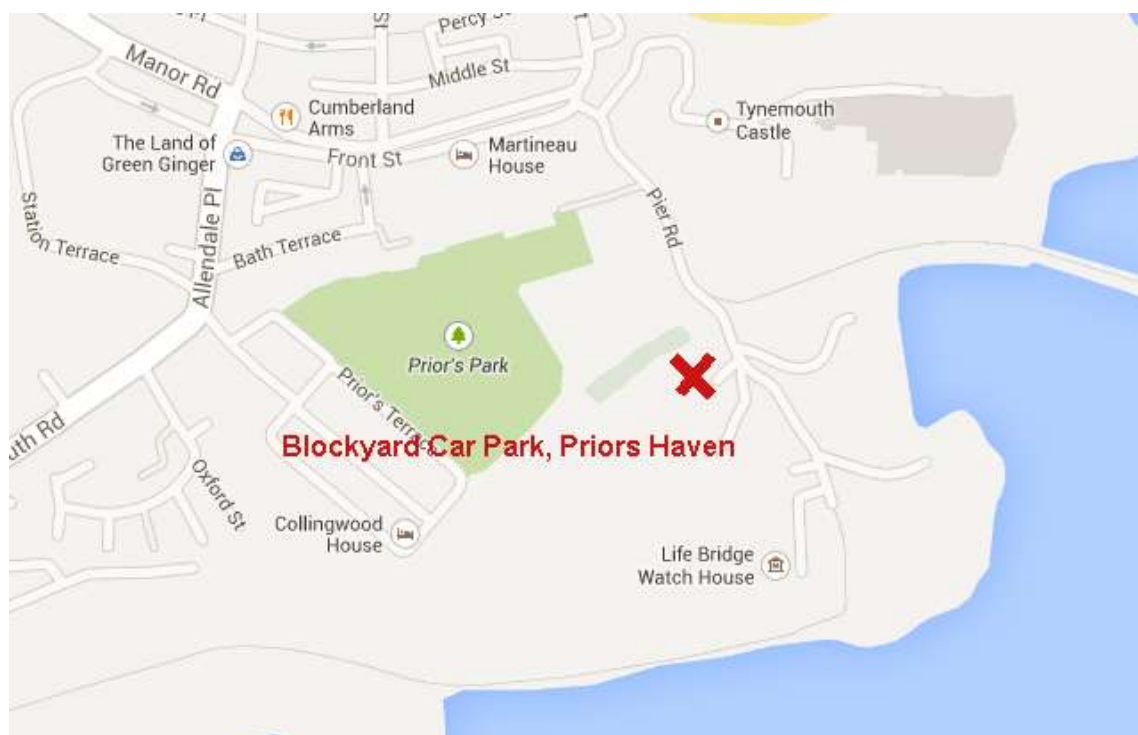

Great Tyne Row

Saturday 17 August 2013

Above: location of dedicated car park at Tynemouth - free for trailers and participants cars. Available and supervised from early Saturday.

Below: location of clubs and slipway for boating. Skiffs should come to TRC first before going to slipway. Trailers coming to TRC should not approach from across Newburn Bridge - come from north.